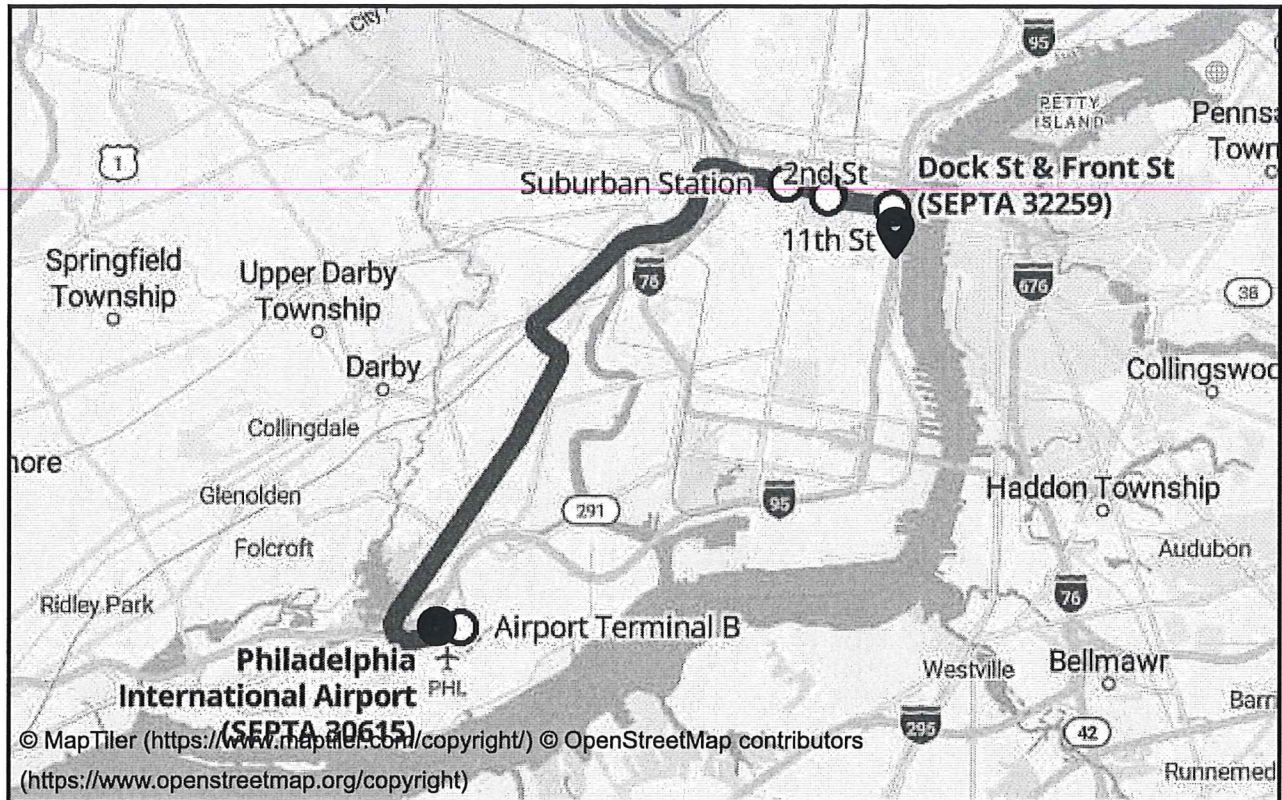

Itinerary

Toggle Map

Print

Close

Depart from Philadelphia International Airport (SEPTA 30615)

Walk 0.4 miles to **Airport Terminal B**

Head east on **parking aisle** 0.2 miles

Hard right on **service road** 227 feet

Board at **Airport Terminal B** (90403) at **2:40 PM**

Stay on Board at **Suburban Station**

Continues as **WAR Warminster**

Get off at **Jefferson Station** (90006) at **3:10 PM**

Walk 324 feet to **11th St**

Get off at **2nd St (428)** at **3:17 PM**

Walk 0.4 miles to **Dock St & Front St (SEPTA 32259)**

Head south on **South 2nd Street** 0.2 miles

Left on **Unnamed Path** 0.1 miles

Left on **sidewalk** 192 feet

Right on **sidewalk** 23 feet

Trip Details

Depart **December 5, 2024** at **2:30 PM**

Estimated Cost: **\$12.75**

Time Spent Active: **23 minutes**
